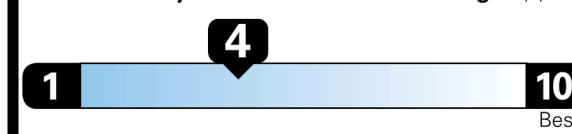

Fuel Economy & Greenhouse Gas Rating (tailpipe only)