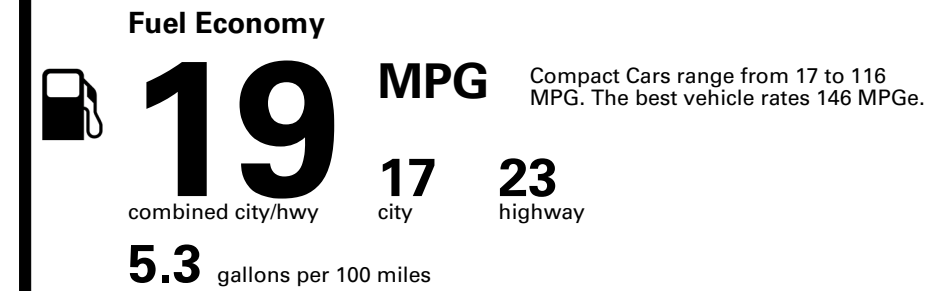

Inland Freight & Handling : \$1,395.00

TOTAL PRICE: \$58,130.00

103 A 1326MORNI 6

EPA DOT Fuel Economy and Environment

Gasoline Vehicle

You spend \$8,000
more in fuel costs over 5 years
compared to the average new vehicle.

Annual fuel cost \$3,300

Fuel Economy & Greenhouse Gas Rating (tailpipe only)

Smog Rating (tailpipe only)

This vehicle emits 466 grams CO₂ per mile. The best emits 0 grams per mile (tailpipe only). Producing and distributing fuel also create emissions; learn more at fueleconomy.gov.