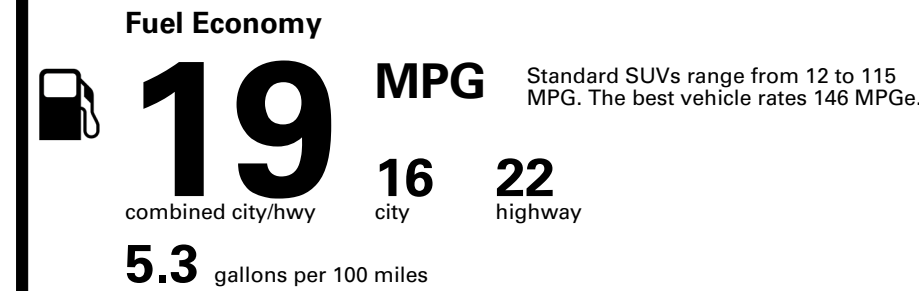

## EPA DOT Fuel Economy and Environment

Gasoline Vehicle

**You spend \$8,000**  
more in fuel costs over 5 years compared to the average new vehicle.

**Annual fuel cost \$3,300**

Fuel Economy & Greenhouse Gas Rating (tailpipe only)