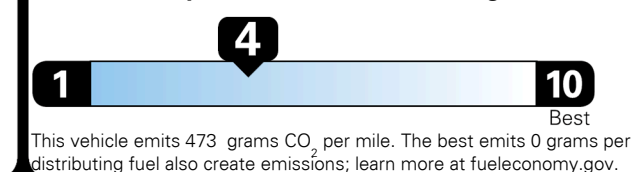

## EPA DOT Fuel Economy and Environment

Gasoline Vehicle

**Fuel Economy**

**19** MPG  
combined city/hwy

**16** MPG  
city

**22** MPG  
highway

**5.3** gallons per 100 miles

Standard SUVs range from 12 to 115 MPG. The best vehicle rates 146 MPGe.

**You spend \$8,000**  
more in fuel costs over 5 years compared to the average new vehicle.

**Annual fuel cost \$3,300**

**Fuel Economy & Greenhouse Gas Rating** (tailpipe only)

**Smog Rating** (tailpipe only)